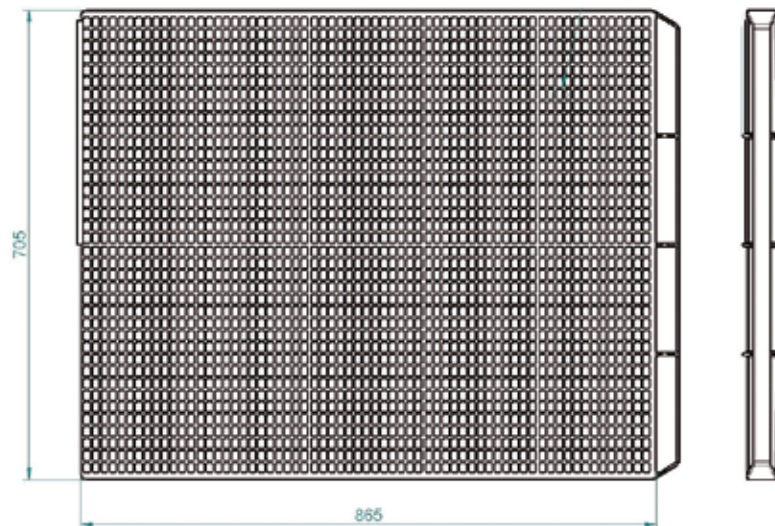

FlexFloor in BroMaxx

BroMaxx FlexFloor

Materiaal : Polypropylene (PP), UV bestendig
Afmeting : 865 x 705 mm
Gewicht : 2 kg
Kleur : Geel

De BroMaxx is het nieuwste vleeskuikensysteem. Het speciaal voor de BroMaxx ontwikkelde "flexibele" rooster combineert sterkte en duurzaamheid met het comfort voor de dieren. De vloer past zich aan het gewicht, de vorm en omvang van de dieren aan en beschermt zo het vlees en de poten optimaal.

Voordelen van de FlexFloor:

- Goede mestdoorlaat
- Goede ondersteuning van de poten
- Ontworpen met een hendel om de roosters eenvoudig te verwijderen
- Roosters zijn van zacht en flexibel materiaal om borstbeschadigingen te voorkomen
- Reinigbaar met speciale roosterreiniger

BroMaxx FlexFloor

Material : Polypropylene (PP), UV stabilized
Dimensions : 865 x 705 mm
Weight : 2 kg
Colour : Yellow

The BroMaxx is our newest broiler system. The specially designed flexible slat for the BroMaxx combines strength and durability with comfort for the birds. The floor will adapt to the weight, shape and size of the bird's which will prevent breast blisters and leg problems.

Advantages of FlexFloor:

- Special design reduces manure accumulation
- Excellent support for the birds
- Designed with a handle to remove the slats easily at shipping time
- Slat are of soft and tender material to prevent breast blisters
- Can be cleaned with a special slat washer

BroMaxx FlexFloor

Material : Polypropylene (PP), UV beständig
Abmessung : 865 x 705 mm
Gewicht : 2 kg
Farbe : Gelb

Die BroMaxx ist das neue Masthähnchen System. Der Rost haben wir speziell für Masthähnchen entwickelt. Der flexible Boden vermeidet Brustblasen und Fußverletzungen und bietet einen optimalen Kotdurchlass.

Vorteile der FlexFloor Rosten:

- Gute Kotdurchlass
- Gute Fußunterstützung
- Mit Handgriff um die Rosten einfach zu entfernen
- Kein Brustblasen und Fußverletzungen durch das sanfte Material
- Zu reinigen mit speziellen Rostenreiniger